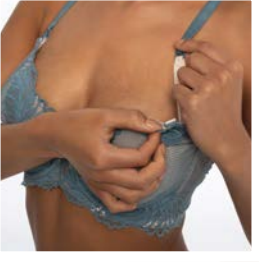

Entri

ENTRI 41538

maternity bra / soutien-gorge de maternité
/ бюстгальтер для кормления / biustonosz do karmienia
■ 95X / form: Entri

				EU	B	C	D	E	F	G	H
EU	FR	US	UK	B	C	D	DD	DDD	E	F	FF
60	75	28	28								
65	80	30	30								
70	85	32	32								
75	90	34	34								
80	95	36	36								
85	100	38	38								
90	105	40	40